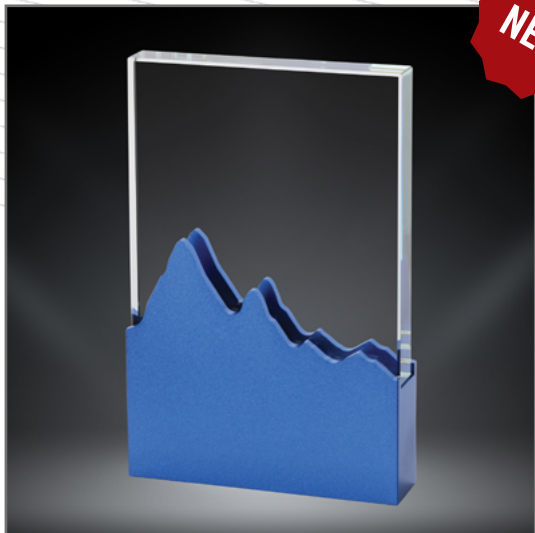

Available in 3 sizes

CC200M 100 x 155mm
CC200S 90 x 125mm

Available in 2 sizes

Gift Box Included

Prestige Glass

Cordova Glass Award
72775 190mm

Radiant Dimonda Glass
76306 172mm
76307 192mm
76308 213mm

Available in 3 sizes

Blue Elevation Glass Awards
75907-B 180mm

Blue Stargate Glass Award
76227-B 180mm

Silver Stargate Glass Award
76227-S 180mm

Prestige Glass

Gift Box Included

CC1032L 230mm
CC1032S 175mm

Available in 2 sizes

Gift Box Included