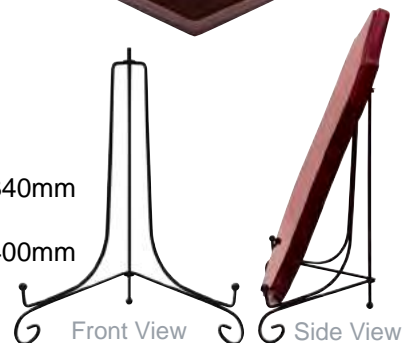

**Value Shield**  
 3 sizes  
 SH01A - 160mm  
 SH01B - 190mm  
 SH01C - 220mm

**Metal Plaque**  
 9935 - 150mm

**Engraved Shield Award**  
 Brushed Gold  
 SH03 - 210mm  
 LS8 - Shield Only

**Compass Shield**  
 2 sizes  
 SH06A - 160mm  
 SH06B - 210mm

**Braeburn Shield**  
 3 sizes  
 SH08A - 190mm  
 SH08B - 220mm  
 SH08C - 240mm

**Metal Easel**  
 2 sizes  
 EK18 -  
 Suits Shield 340mm  
 EK19 -  
 Suits Shield 400mm

Shields supplied  
 with backstands