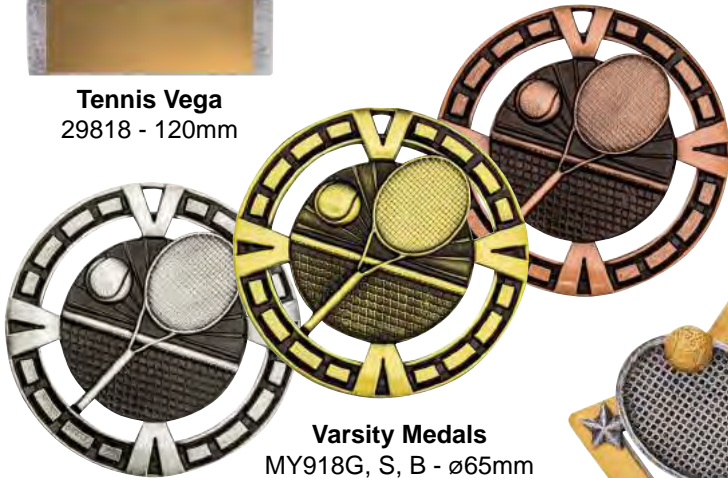

\*Supplied with holder for logo

**Clipper Glass**  
3 sizes  
CT626S - 205mm  
CT626M - 230mm  
CT626L - 255mm

**Tennis Shield**  
3 sizes  
13518 - 135mm  
13618 - 155mm  
13718 - 210mm

**Flag Series Tennis**  
3 sizes  
29718A - 135mm  
29718B - 155mm  
29718C - 175mm

**Tennis Character**  
A1122A - 130mm

**Tennis Vibe**  
VB18 - 115mm

**Tennis Vega**  
29818 - 120mm

**Silver Tennis**  
3 sizes  
X4383 - 160mm  
X4384 - 175mm  
X4385 - 190mm

**Varsity Medals**  
MY918G, S, B - ø65mm

**Mini Star**  
12918 - 130mm

**Budget Theme**  
3 sizes  
12718S - 110mm  
12718M - 130mm  
12718L - 150mm

**Shazam Tennis**  
3 sizes  
11618A - 130mm  
11618B - 150mm  
11618C - 175mm

**Ventura Series**  
3 sizes  
VEN52A - 150mm  
VEN52B - 175mm  
VEN52C - 200mm

**Bowling Character**  
A1152A - 130mm

**Tenpin Spear**  
3 sizes  
X4386 - 280mm  
X4387 - 310mm  
X4388 - 330mm

**Mini Star**  
12952 - 130mm

**Tenpin Logo**  
3 sizes  
X4392 - 165mm  
X4393 - 180mm  
X4394 - 195mm