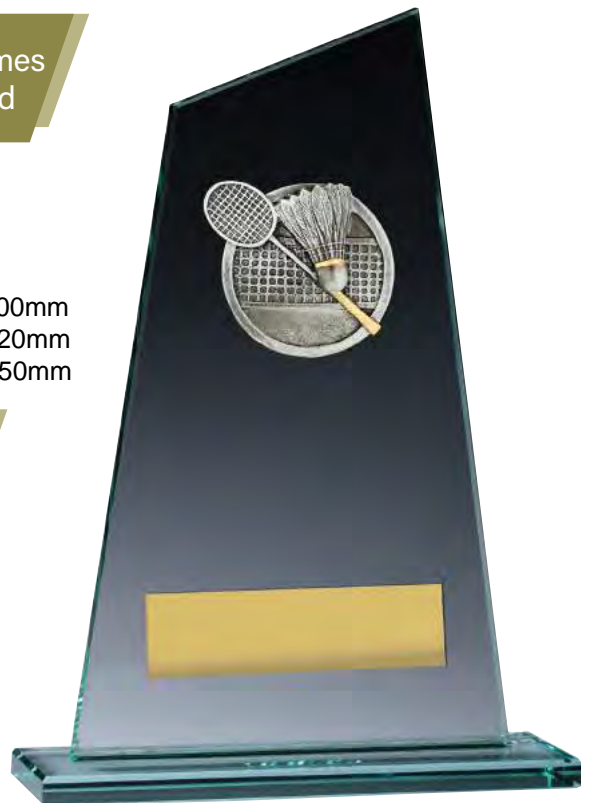

Peak Glass
3 sizes
VGJ102A - 200mm
VGJ102B - 220mm
VGJ102C - 250mm

Visit trophies.com.au to see the Peak range for your choice of sport or activity