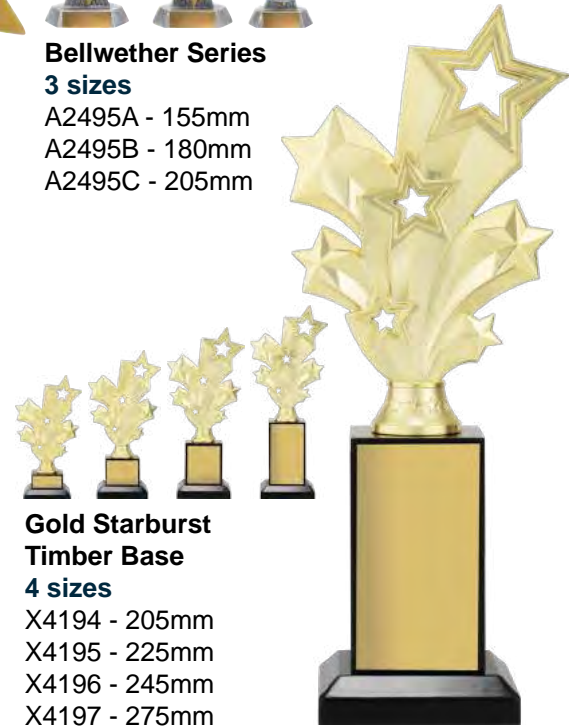

**Star Series**  
3 sizes  
A369A - 160mm  
A369B - 210mm  
A369C - 260mm

**Holder Tranquil**  
3 sizes  
12025A - 125mm  
12025B - 150mm  
12025C - 175mm

Trophies suit  
25 or 50mm  
insert

**Atlas**  
3 sizes  
A1236C - 170mm  
A1236D - 195mm  
A1236E - 215mm

**Bellwether Series**  
3 sizes  
A2495A - 155mm  
A2495B - 180mm  
A2495C - 205mm

**Mini Xplode  
2nd Place**  
22102 - 100mm

**Mini Xplode  
1st Place**  
22101 - 100mm

**Mini Xplode  
3rd Place**  
22103 - 100mm

**Gold Starburst  
Timber Base**  
4 sizes  
X4194 - 205mm  
X4195 - 225mm  
X4196 - 245mm  
X4197 - 275mm

**Mini Cup  
Character**  
A1212 - 120mm

**Mini Shield  
Character**  
A1211 - 120mm

**Proxy Cup**  
A2499 - 130mm

**Flying Star  
Silver / Blue**  
5 sizes  
X4198 - 185mm  
X4199 - 210mm  
X4200 - 235mm  
X4201 - 260mm  
X4202 - 285mm

**Mini Wreath**  
X4203 - 120mm

**Academy Cup**  
2 sizes  
X4204 - 140mm  
X4205 - 175mm