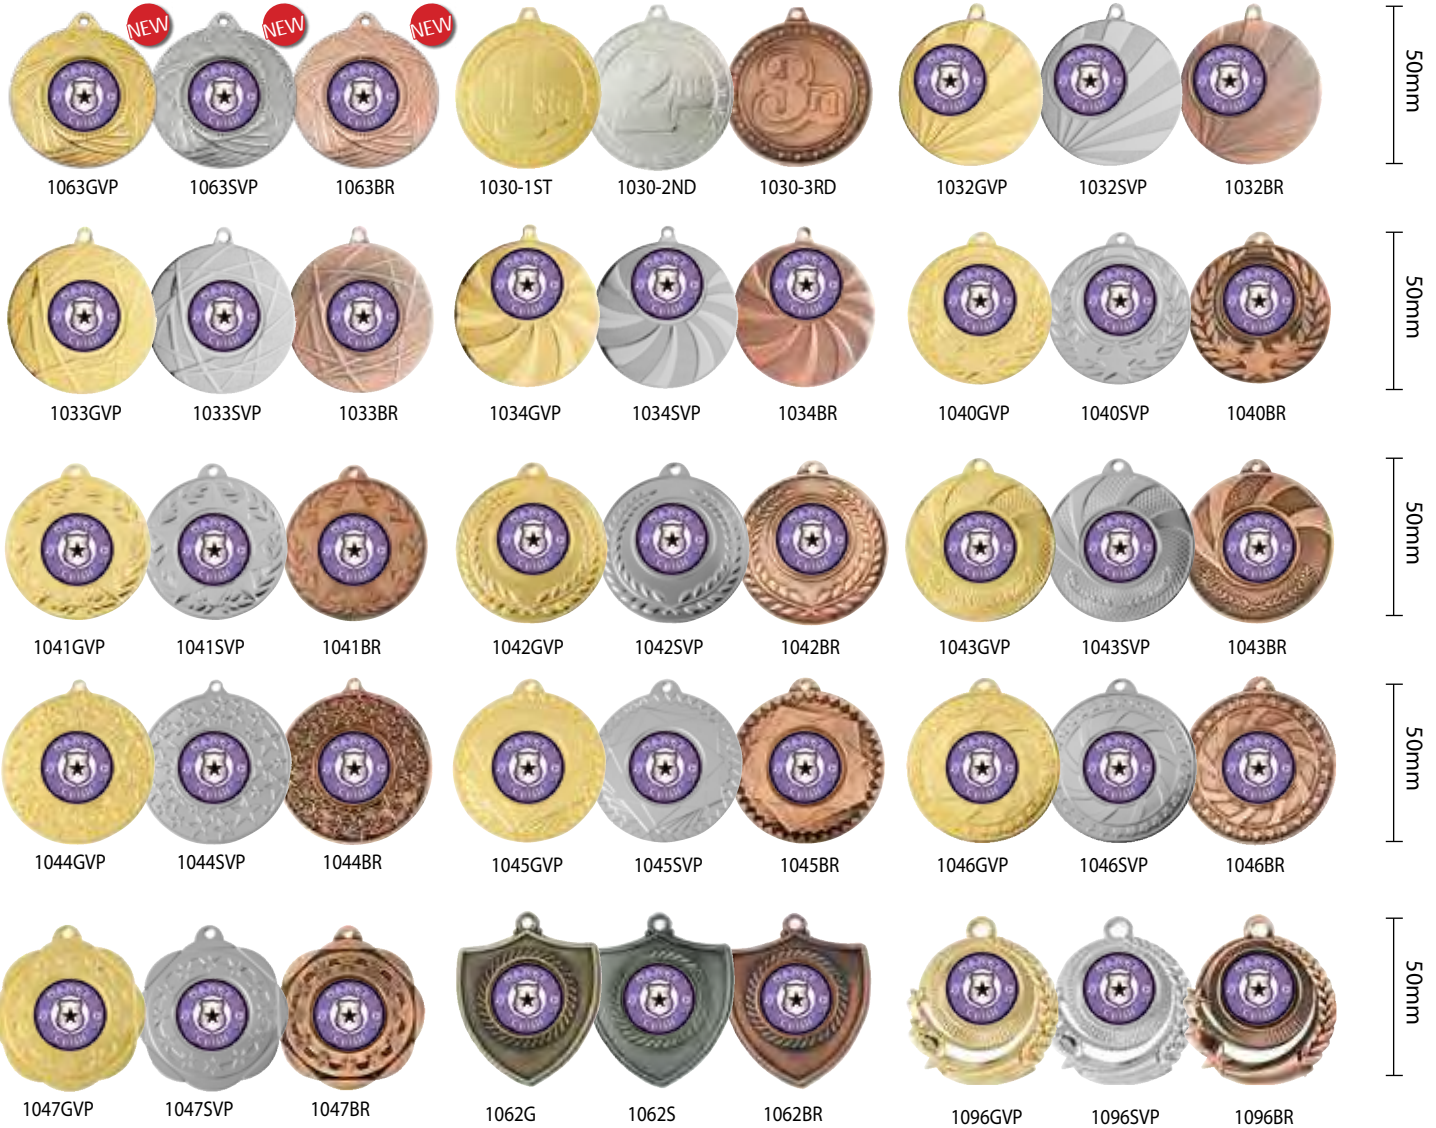

DANCE MEDALS

50MM GENERIC

DANCE

MEDALS - 50MM

...continued **GENERIC**

MEDALS - 66MM

SHIELD MEDALS - 80 X 70MM

SUPER HEAVY WEIGHT CONTEMPORARY DESIGN