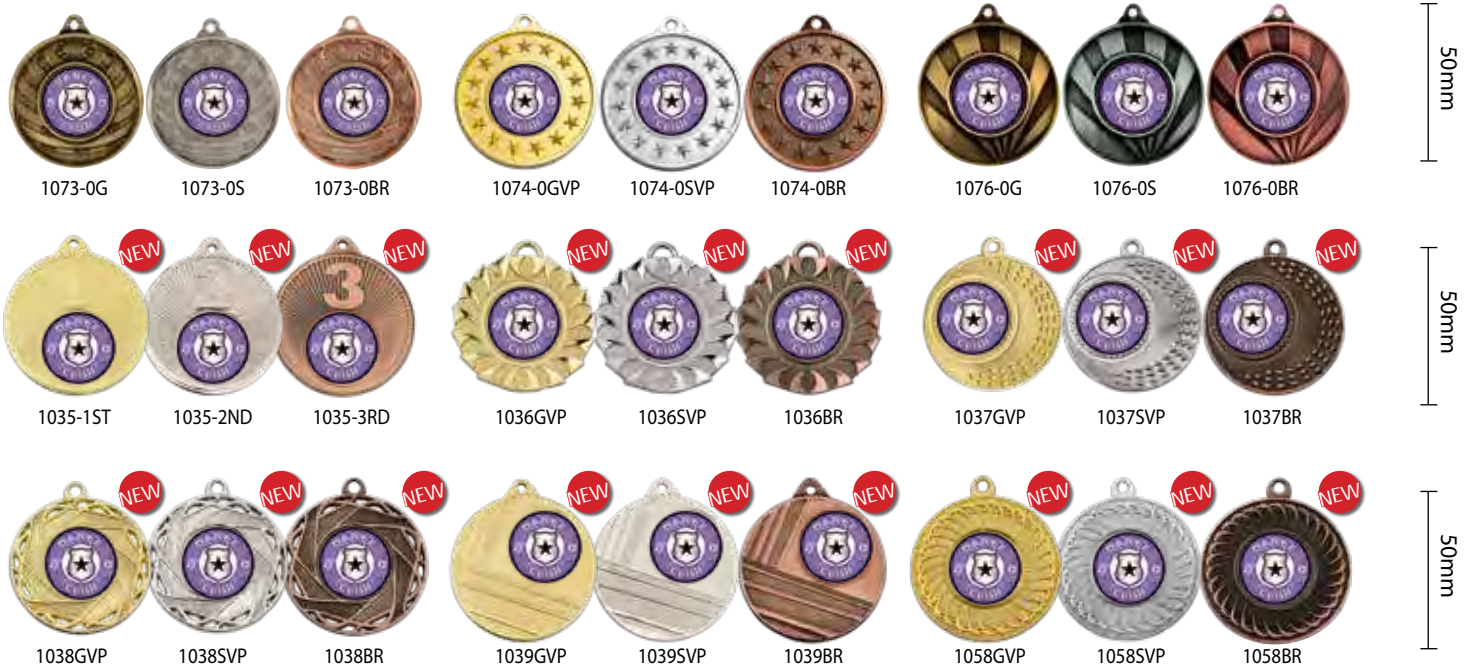

DANCE MEDALS

50MM GENERIC

DANCE

MEDALS - 50MM

...continued **GENERIC**

MEDALS - 66MM

SHIELD MEDALS - 80 X 70MM

SUPER HEAVY WEIGHT CONTEMPORARY DESIGN