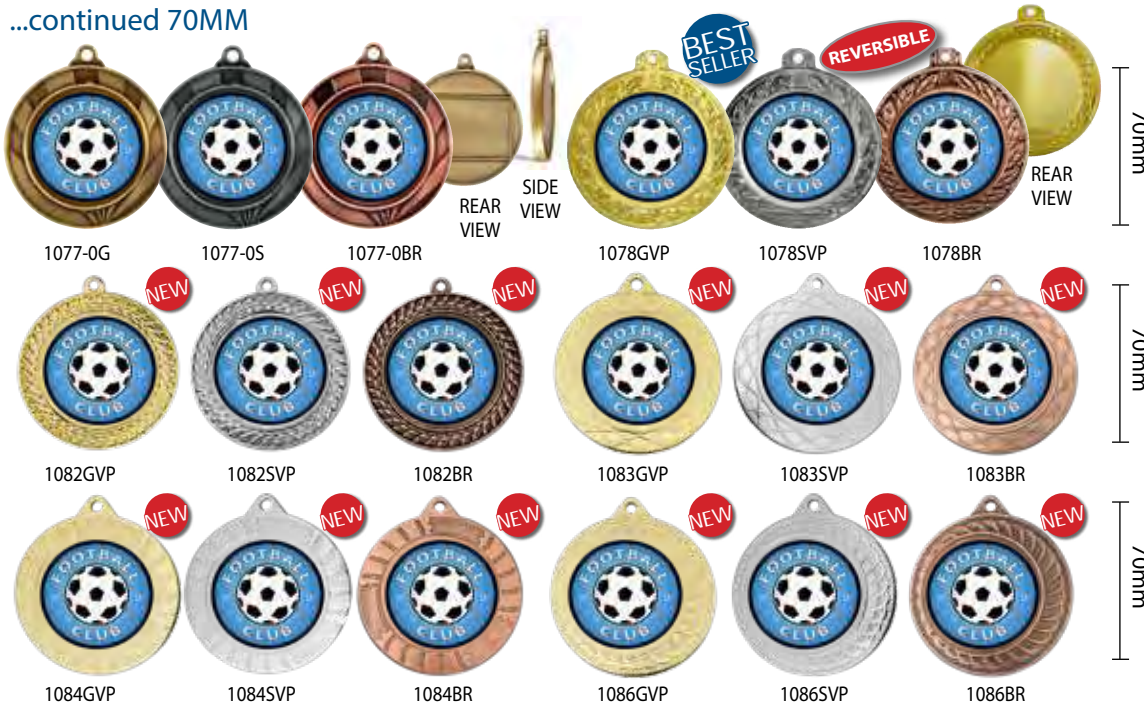

70MM SUPER HEAVY WEIGHT

50MM GENERIC

FOOTBALL

MEDALS - 50MM

...continued GENERIC

MEDALS - 66MM

SHIELD MEDALS - 80 X 70MM

SUPER HEAVY WEIGHT TRADITIONAL DESIGN

SPORTING VALUES INSCRIBED WITH:
RESPECT • COURAGE
HONOR • FRIENDSHIP
PASSION • VICTORY
FAIR PLAY • EFFORT

FOOTBALL MEDALS

...continued 70MM

MEDALS - 90MM

GENERIC PIN - 38MM

MAGIC MEDAL CASES

Transparent membrane secures medal in place suspending it within the frame of the box.

1407-2BK 105x125mm Ideal for 70mm medals	1407-1BK 85x105mm Ideal for 50mm medals	1406-2BK 105x125mm Ideal for 70mm medals	1406-1BK 85x105mm Ideal for 50mm medals
--	---	--	---

MEDAL CASES

1408RB

1408BK

CLASSIC MEDAL CASES