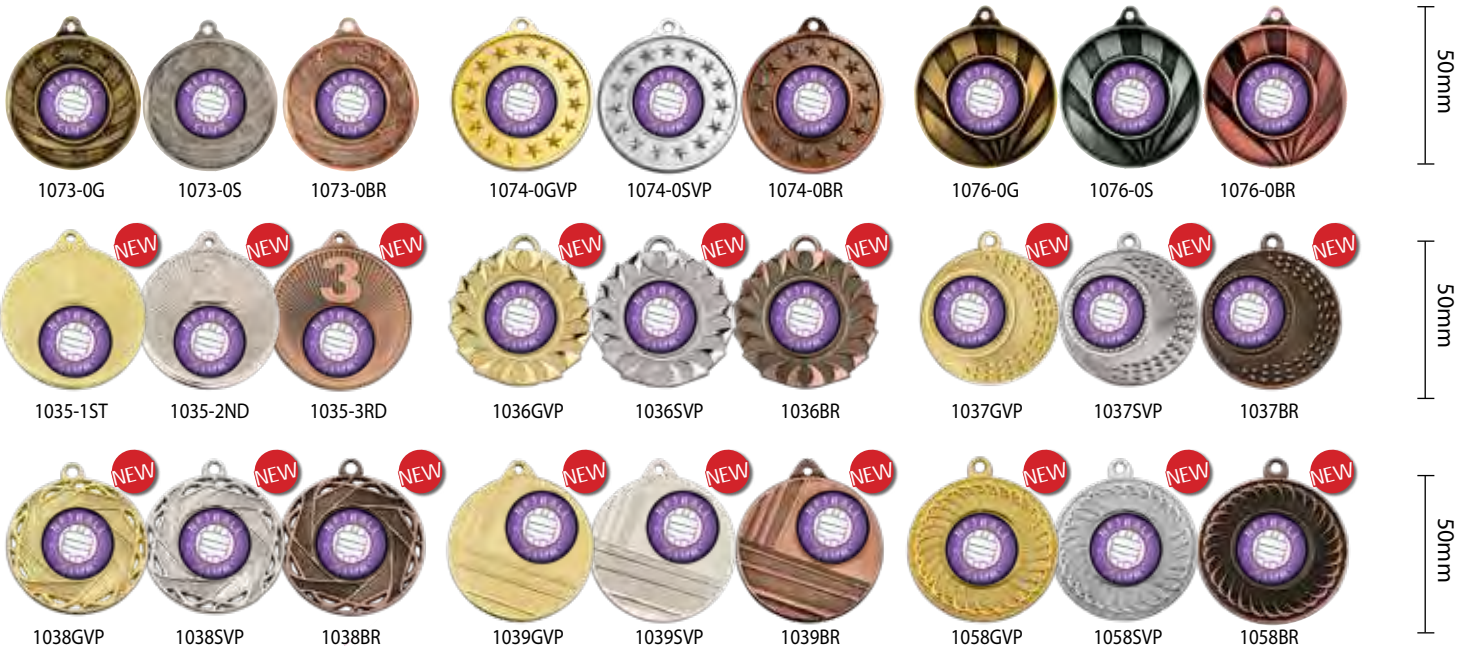

SHOOTING STAR SERIES

NETBALL MEDALS

FALCON SERIES

SHOOTING STAR SERIES

70MM SUPER HEAVY WEIGHT

50MM GENERIC

NETBALL

MEDALS - 50MM