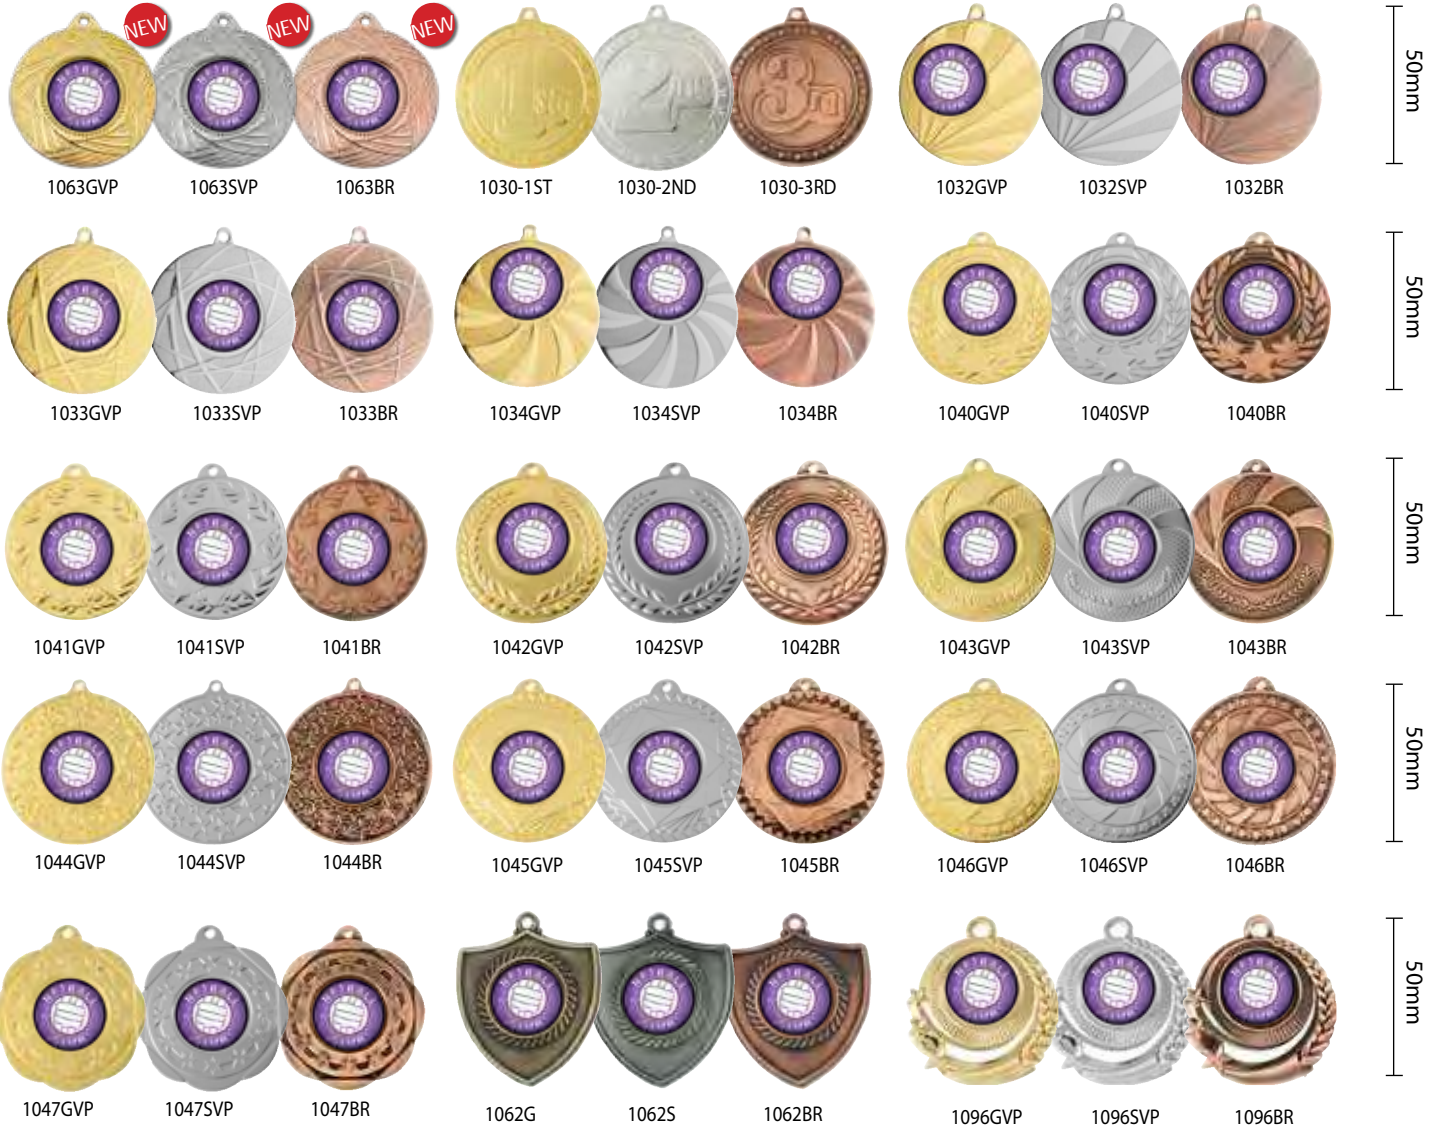

NETBALL

MEDALS - 50MM

...continued GENERIC