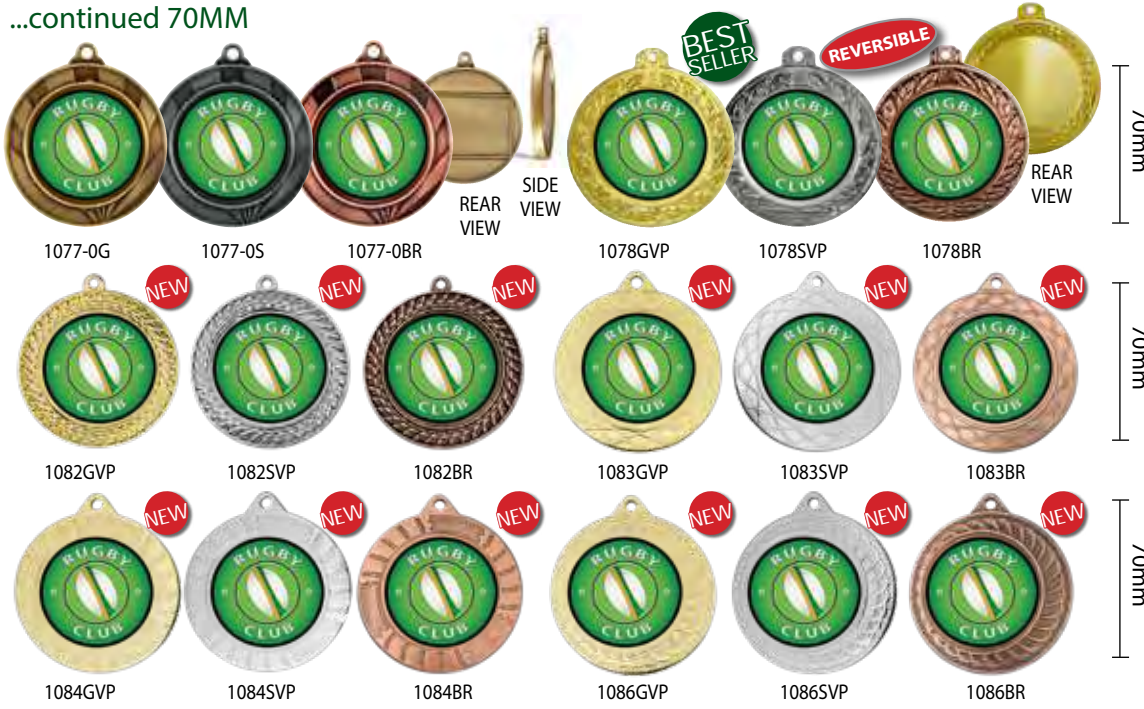

AVAILABLE IN 16 COLOURS. PLEASE REFER TO ALL SPORTS CATALOGUE.

ARIANNA

5 SIZES

- 170mm 245GR-1
- 197mm 245GR-2
- 222mm 245GR-3
- 247mm 245GR-4
- 272mm 245GR-5

AVAILABLE IN 16 COLOURS. PLEASE REFER TO ALL SPORTS CATALOGUE.

RUGBY MEDALS - 50MM

SUNRISE SERIES

GLOBAL SERIES

SHOOTING STAR SERIES

SOUTHERN CROSS SERIES

50MM RUGBY MEDALS

FALCON SERIES

70MM SUPER HEAVY WEIGHT

50MM GENERIC

RUGBY

MEDALS - 50MM

...continued GENERIC

MEDALS - 66MM

SHIELD MEDALS - 80 X 70MM

SUPER HEAVY WEIGHT TRADITIONAL DESIGN

SPORTING VALUES INSCRIBED WITH:
RESPECT • COURAGE
HONOR • FRIENDSHIP
PASSION • VICTORY
FAIR PLAY • EFFORT

RUGBY MEDALS

...continued 70MM

MEDALS - 90MM

GENERIC PIN - 38MM

MAGIC MEDAL CASES

Transparent membrane secures medal in place suspending it within the frame of the box.

MEDAL CASES

1408RB