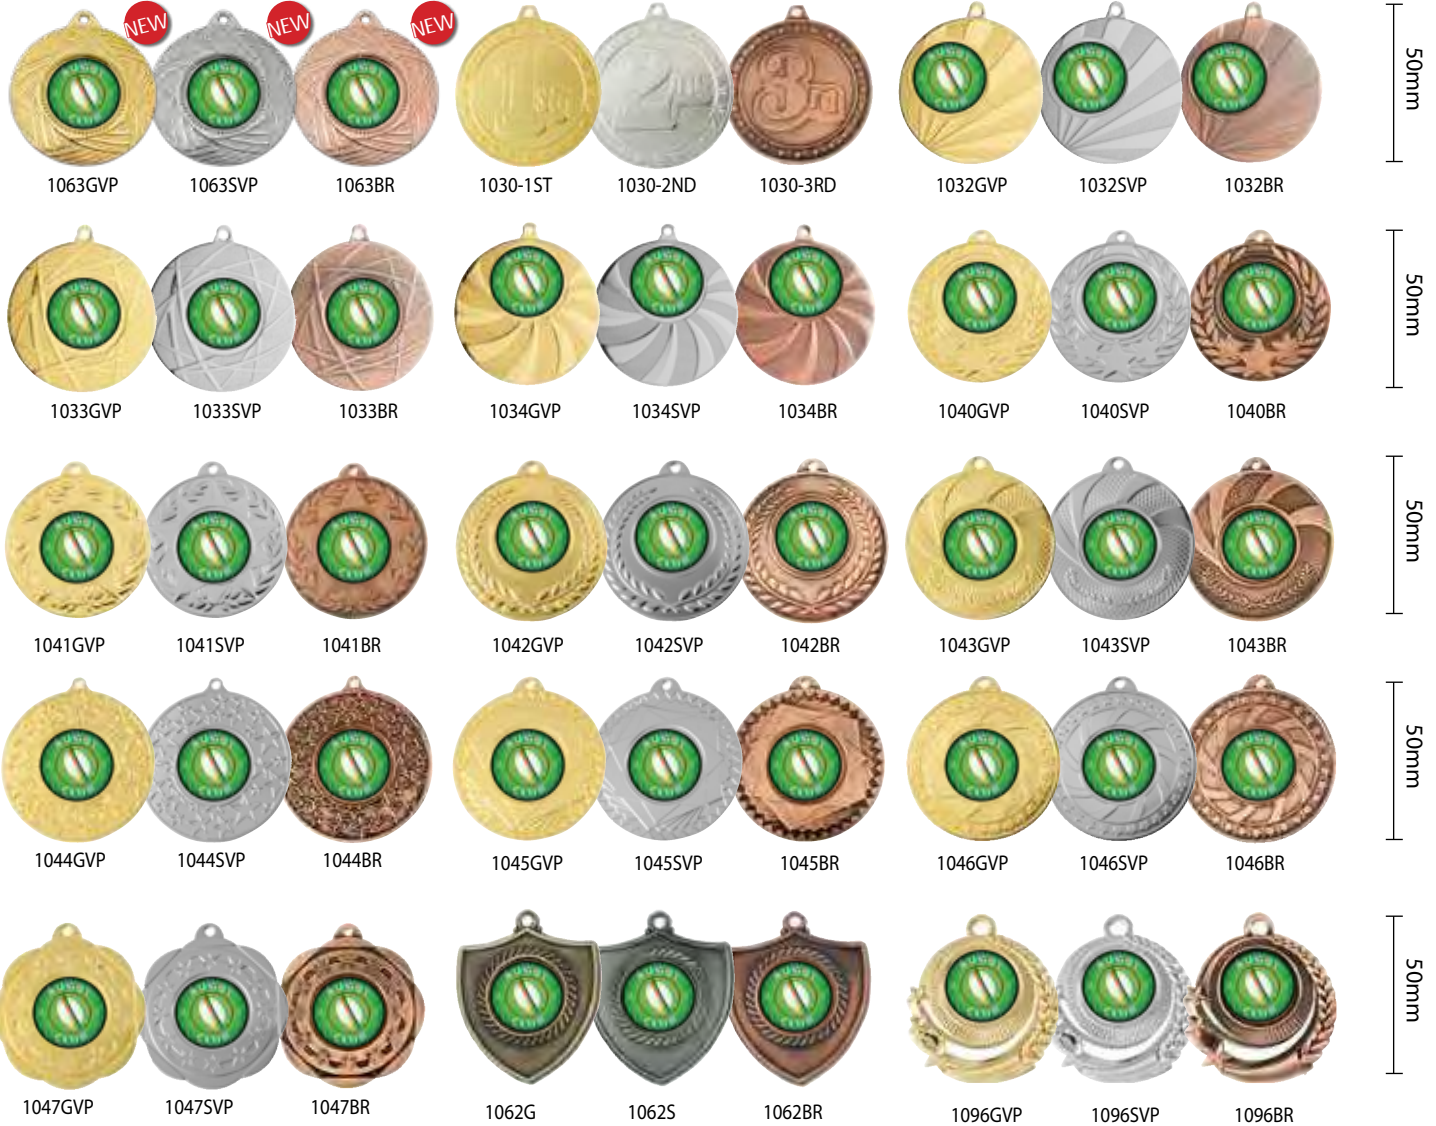

AVAILABLE IN 16 COLOURS. PLEASE REFER TO ALL SPORTS CATALOGUE.

ARIANNA

5 SIZES

- 170mm 245GR-1
- 197mm 245GR-2
- 222mm 245GR-3
- 247mm 245GR-4
- 272mm 245GR-5

AVAILABLE IN 16 COLOURS. PLEASE REFER TO ALL SPORTS CATALOGUE.

RUGBY MEDALS - 50MM

SUNRISE SERIES

GLOBAL SERIES

SHOOTING STAR SERIES

SOUTHERN CROSS SERIES

50MM RUGBY MEDALS

FALCON SERIES

70MM SUPER HEAVY WEIGHT

50MM GENERIC

RUGBY

MEDALS - 50MM

...continued GENERIC

MEDALS - 66MM

SHIELD MEDALS - 80 X 70MM

SUPER HEAVY WEIGHT TRADITIONAL DESIGN

SPORTING VALUES INSCRIBED WITH:
RESPECT • COURAGE
HONOR • FRIENDSHIP
PASSION • VICTORY
FAIR PLAY • EFFORT